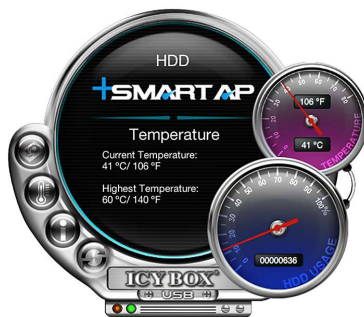

ICY BOX IB-223 series
External enclosure for 2.5" SATA HDD
with Smart AP software and protection sleeve

Key features

- Premium hard synthetic material (Polycarbonate), glossy finish
- Smart AP software (Win & Mac) shows HDD temperature, HDD power on/off times, total and free capacity, transfer rate etc.
- USB 2.0 host interface 480 Mbit/s
- USB powered – no power supply necessary
- LED for power and HDD access
- HDD up to 9.5 mm height
- Capacity up to 500 GB
- Supports: PC & Mac (Windows 98/ME/2000/XP/Vista, Mac OS X > 10.4.1)
- Hot Plug & Play and Hot Swap
- Including silicone protection sleeve

Button 1 -
HDD Status:

Total Space, Free Space, Transfer Rate, HDD usage times

Here the HDD has 678 times power on/off circle, if the HDD has been used in other enclosure, the formal on/off circle will be counted further.

Button 3 –
Alarm Status:

If the preset temperature / capacity is reached, the left lamp will flash red. By normal status the right lamp lights green.

Button 2 -
HDD Temperature:

Current temperature and the highest ever reached temperature.

Button 4 –
Setting:

Setting for HDD name, alarm temperature, alarm capacity proportion and refresh interval.

Packing content: 1x enclosure, 1x soft bag, 1x USB cable, 1x manual, 1x CD, 1x silicone protection sleeve