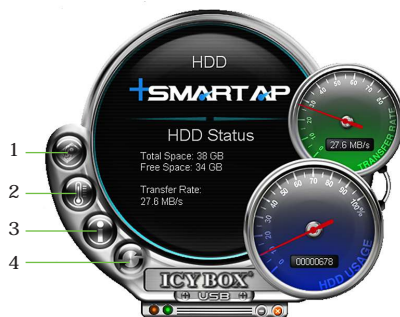

ICY BOX IB-223 series
External enclosure for 2.5" SATA HDD
with Smart AP software and protection sleeve

Key features

- Premium hard synthetic material (Polycarbonate), glossy finish
- Smart AP software (Win & Mac) shows HDD temperature, HDD power on/off times, total and free capacity, transfer rate etc.
- USB 2.0 host interface 480 Mbit/s
- USB powered – no power supply necessary
- LED for power and HDD access
- HDD up to 9.5 mm height
- Capacity up to 500 GB
- Supports: PC & Mac (Windows 98/ME/2000/XP/Vista, Mac OS X > 10.4.1)
- Hot Plug & Play and Hot Swap
- Including silicone protection sleeve

◀ NOW: inclusive protection sleeve

Model	IB-223StU+ B	IB-223StU+ Wh
Article No.	21225	21227
EAN code	450078184683	4250078184690
Colour of case	Black	White
HDD interface	1x 2.5" SATA	
Host interface	1x USB2.0	
Chipset	JMicron JM20229	
HDD capacity	Up to 500 GB	
HDD height	9.5 mm	
Case material	Plastic, glossy finish	
Plug & Play, Hot Swap	Yes	
Software "Smart AP"	Displays HDD temperature, total and free HDD capacity, transfer rate. Notification when reaching previously set temperature and allocation percentage.	

For all who want to know

This external enclosure for a 2.5" HDD comes with Smart AP software. It provides exact information on the temperature in the case, the remaining HDD capacity as well as the momentary transfer speed. Even the on and offs are counted for each HDD used. What is that good for?

You can set limits. Set the highest tolerated temperature or the limit for the HDD occupancy and when reached, an alarm goes off.

Smart AP software

By clicking on button 1 – 4 the software shows the following information recorded on the HDD: